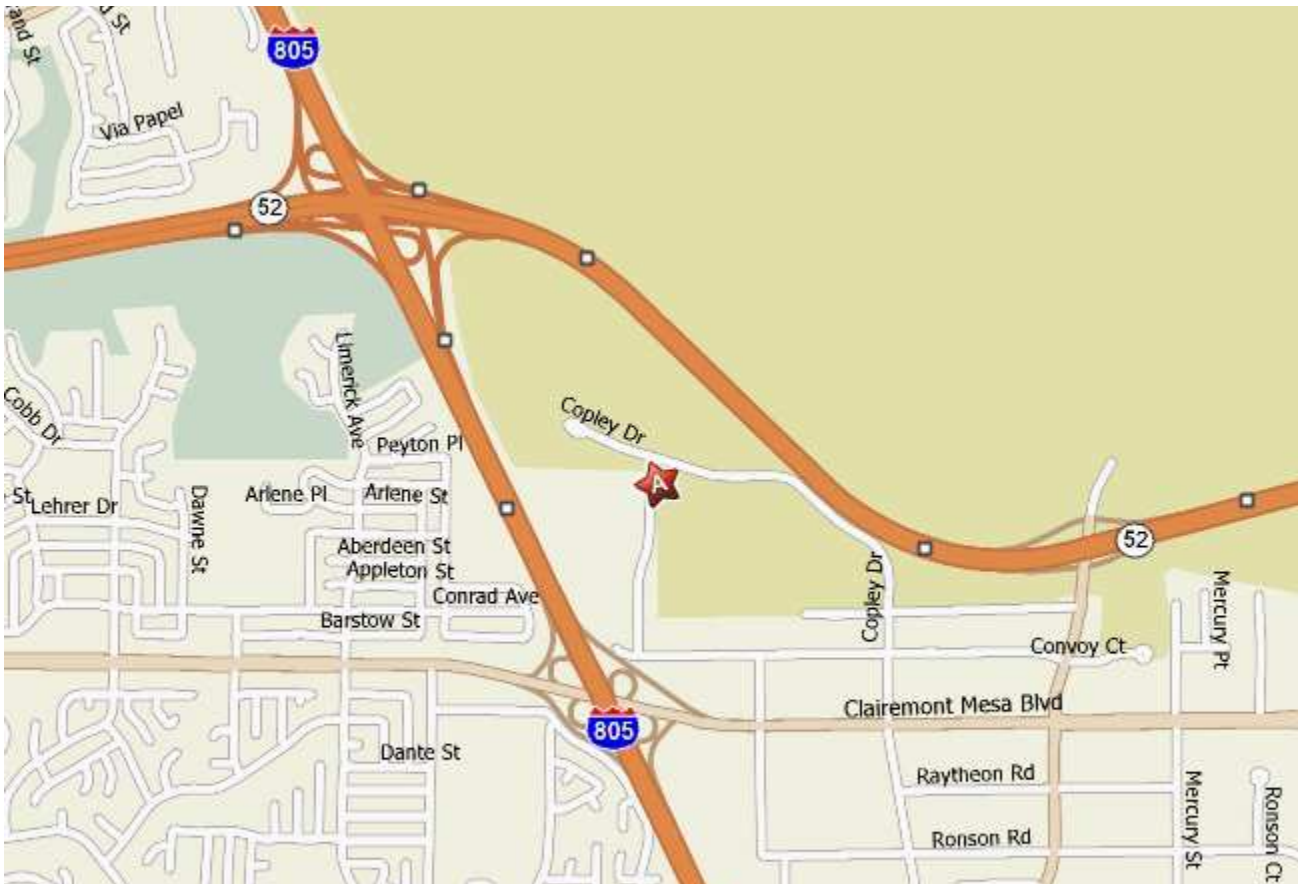

South Bay Force Blue GU-17 at Nott's Forest

Date	Time	Field	Home Team	Visiting Team
Aug 30, 2008	08:00 AM	Hickman Fields #2	South Bay Force Blue	Heat FC 92 Orange
Aug 30, 2008	12:00 PM	Hickman Fields #2	TSA 92 Girls Red	South Bay Force Blue
Aug 31, 2008	09:20 AM	Doyle Rec Center #2	Claremont Stars	South Bay Force Blue
Aug 31, 2008	02:40 PM	Hickman Fields #2	South Bay Force Blue	Notts Forest G92 Red
Sep 1, 2008	12:30 PM	Hickman Fields # 1	1st in Pool	2nd in Pool

Hickman Fields

5336 Hickman field drive

San Diego, CA

I-805 to Clairemont Mesa Blvd, travel East. Turn left on Shawline (1st light). At the stop sign turn Left on Convoy Ct. Next stop sign Turn right on Hickman Dr. Hickman fields are located about 100 yards on your right hand side. Turn Into the Compled and follow the dirt road to the soccer fields (straight ahead passed the Baseball fields)

Doyle Rec Center
8175 Regents Rd
San Diego, CA 92122-1363

I-5 to La Jolla Village Drive, Go East to Regents Road and turn Right, (South). Cross over Nobel Drive and turn left at the next light, Berino Ct. I-52, take Genesee North to Nobel and go left to Regents Road. Turn left on Regents Road and turn left at the next light, Berino Ct. I-805 to Nobel Dr exit, North bound only, turn left onto Nobel Drive, head west. Turn left on Regents Road, turn left at the next light, Berino St. I-5 or I-805 exit La Jolla Village Drive, head West (I-805) or East (I-5) to Regents Road, South. Cross over Nobel Drive and turn left at the next light, Berino Ct.